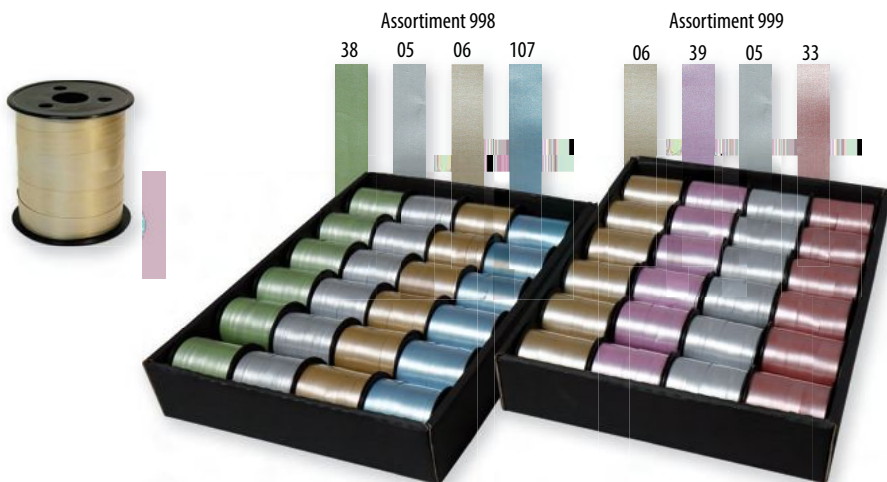

PAPERNACRE Classic

Bobinettes-mini spools	article	assort.	box
24 bobinettes 10 mm x 10 m	11247	998 ou 999	10