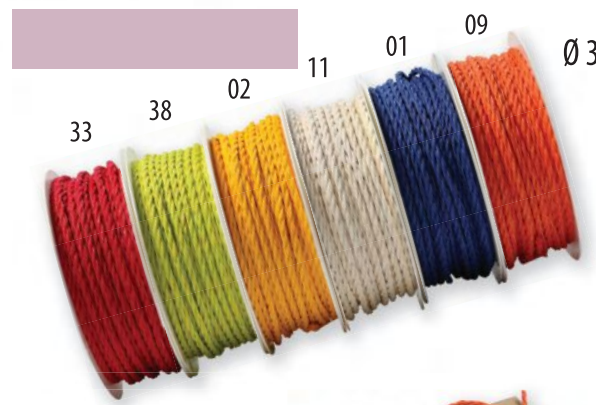

Pelotes -balls		article	assort.	box
Pelote / film	1 mm x 20 m	10374	unicolor	50
10 pelotes / film	1 mm x 20 m	10375	unicolor	10

Ø 1 mm

Pelotes -balls		article	assort.	box
Pelote / film	1 mm x 20 m	11523	unicolor	50
15 pelotes / film	1 mm x 20 m	11524	unicolor	12

Rondelines		article	assort.	box
10 Rondelines	3 mm x 5 m	11525	unicolor	15

Ø 3 mm